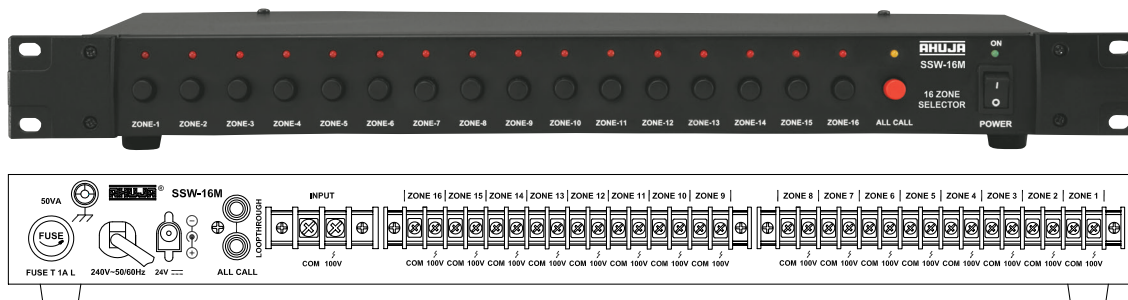

## SSW-16M 16 Channel Zone Selector

Compact and reliable manual zone selector with provision for switching a 100V audio signal to one or more of upto 16 zones.

- 1 x 100V Input, 16 x 100V Outputs, Manually Switchable.
- When multiple units of SSW-16M are used, ALL CALL activation is possible from any one SSW-16M, by using LOOP THROUGH facility.
- Built in relay for ALL CALL.
- LED indication of selected zones.

### SPECIFICATIONS

|              |   |
|--------------|---|
| INPUT        | 1 x 100V (nominal)                                      |
| OUTPUTS      | 16 x 100V (nominal)                                     |
| SWITCHES     | 16 Zone Selector switches, plus ALL CALL, Power ON/OFF. |
| POWER SUPPLY | AC 220-240V, 50/60Hz ; DC 24V (2 x 12V Car Battery)     |
| DIMENSIONS   | W483 × H53 × D180 mm                                    |
| WEIGHT       | 2.73kg  |